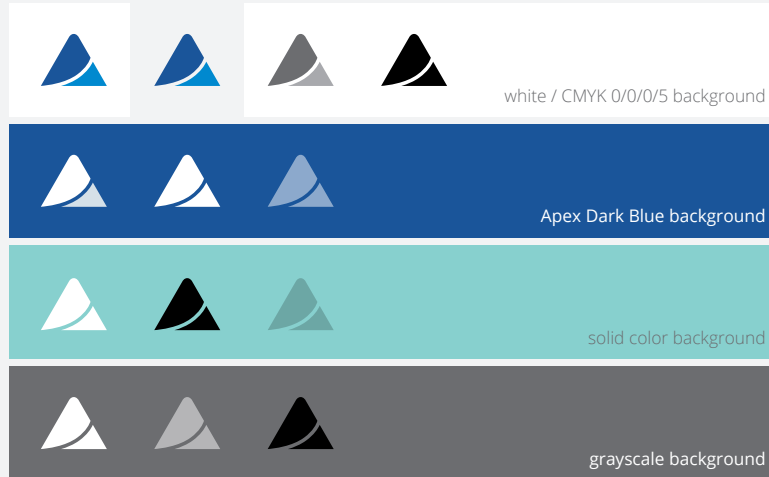

2 DataApex primary symbol

primary full-color symbol
white background

[symbol-DA-pri.ai](#)
[symbol-DA-pri.png](#)

inverted full-color symbol
Apex Dark Blue background

[symbol-DA-pri-inv.ai](#)
[symbol-DA-pri-inv.png](#)

white symbol
grayscale or solid color background

[symbol-DA-pri-white-transp.ai](#)
[symbol-DA-pri-white-transp.png](#)

black symbol
white background

[symbol-DA-pri-black-transp.ai](#)
[symbol-DA-pri-black-transp.png](#)

2 Primary symbol sample of use

Sample use of the symbol depending on the background color

Only the white and black variant are allowed
to change the transparency of the symbol.

2 Primary symbol unauthorised use

black symbol
white background

[symbol-DA-sec-black-transp.ai](#)
[symbol-DA-sec-black-transp.png](#)

3 Secondary symbol sample of use

Sample use of the symbol depending on the background color.

Only the white and black variant are allowed to change the transparency of the symbol.